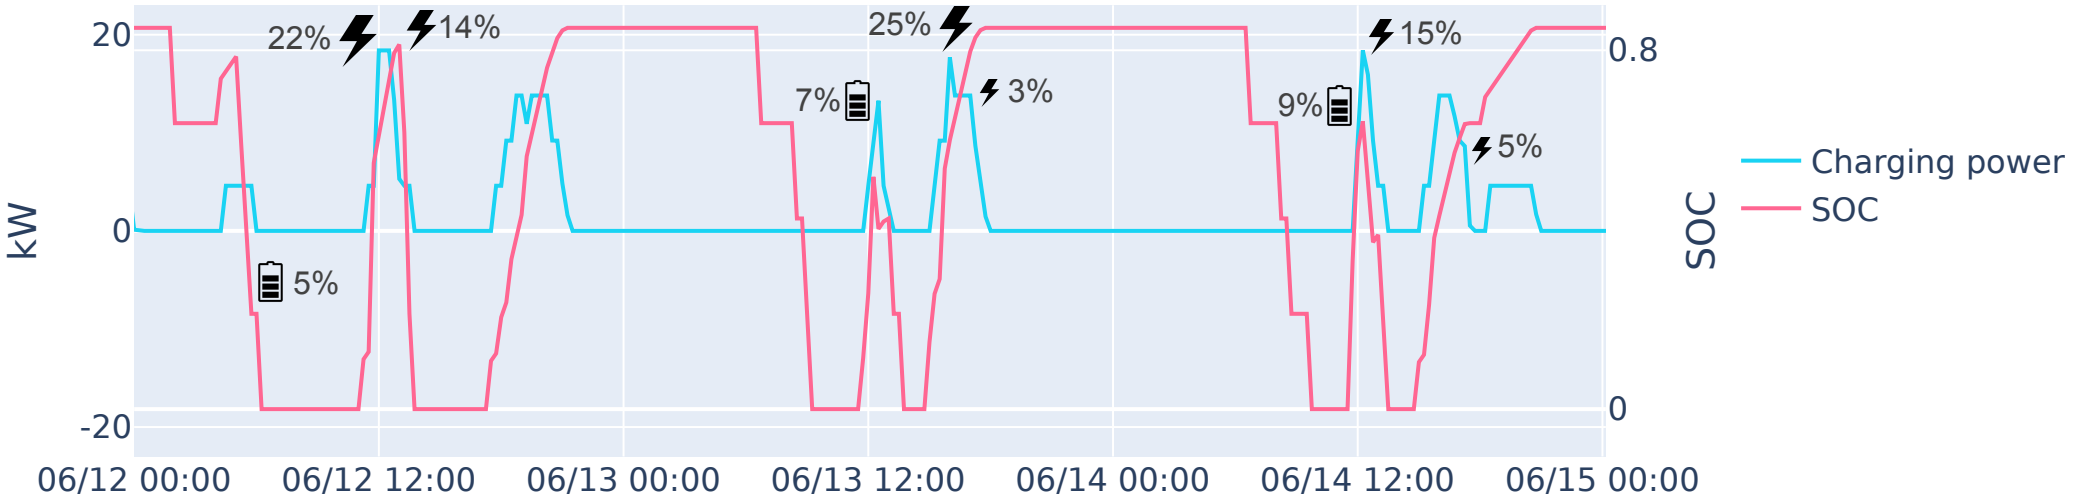

Load, PV and Price (arbitrage scenario)

RL-based charging: €5.29

Uncontrolled charging: €10.24

Distributed charging: €9.60

Night charging: €9.51