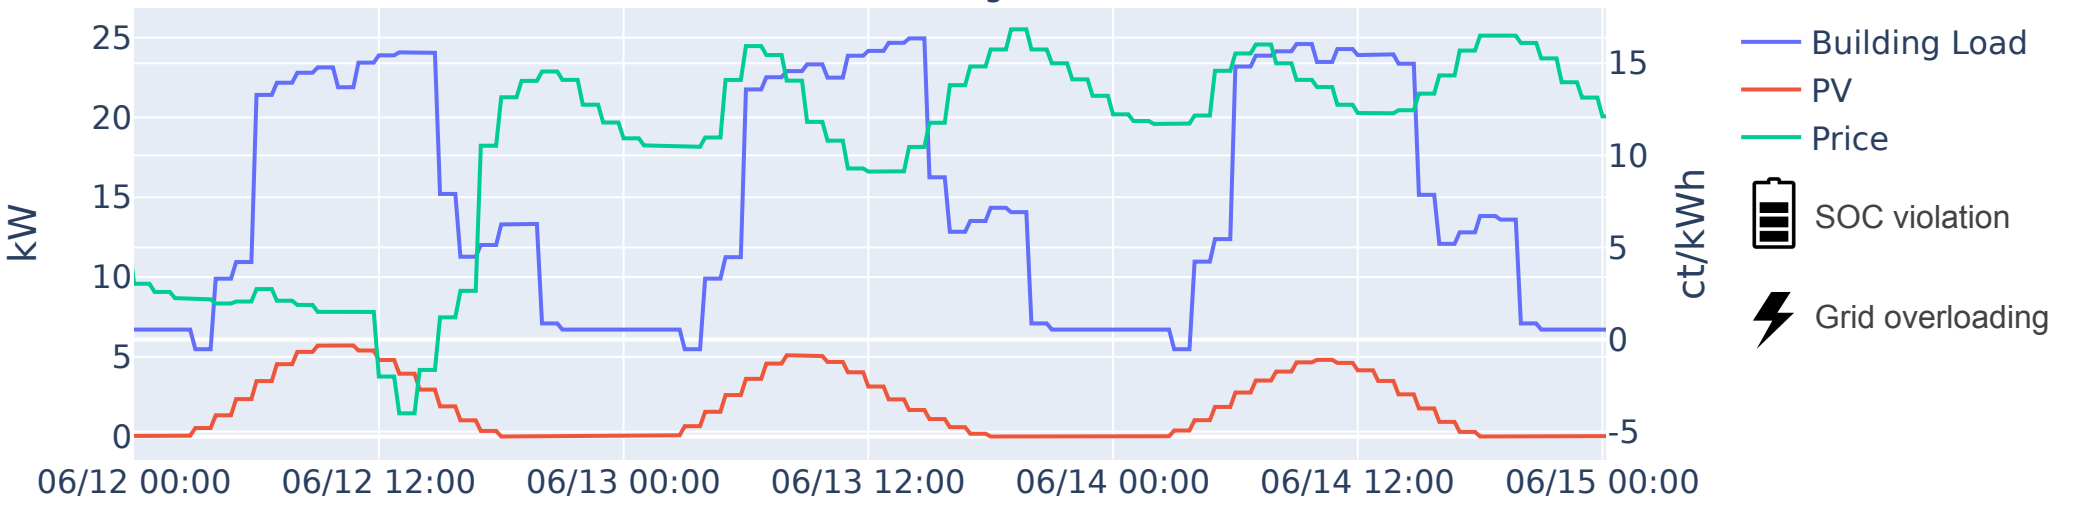

Load, PV and Price (arbitrage scenario)

RL-based charging: €5.29

Uncontrolled charging: €10.24

Distributed charging: €9.60

Night charging: €9.51