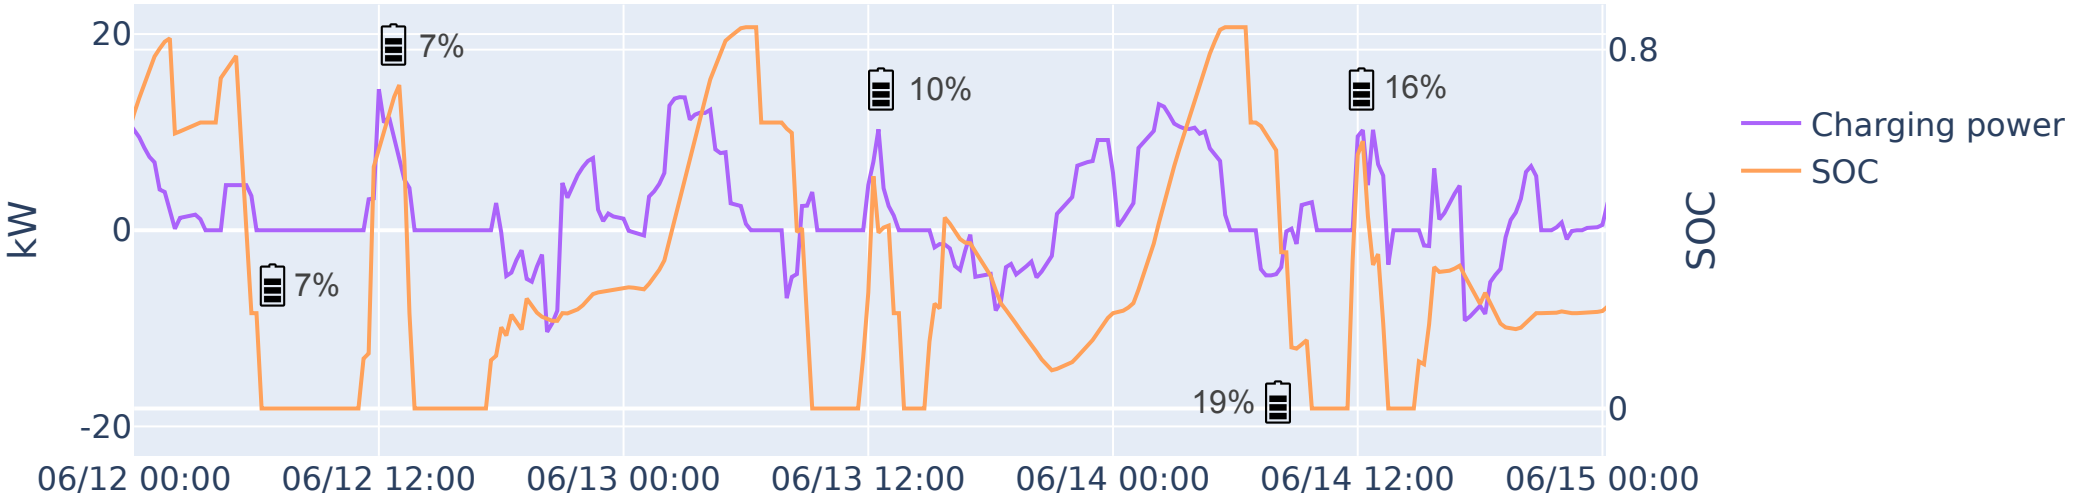

Load, PV and Price (arbitrage scenario)

RL-based charging: €5.29

Uncontrolled charging: €10.24

Distributed charging: €9.60

Night charging: €9.51