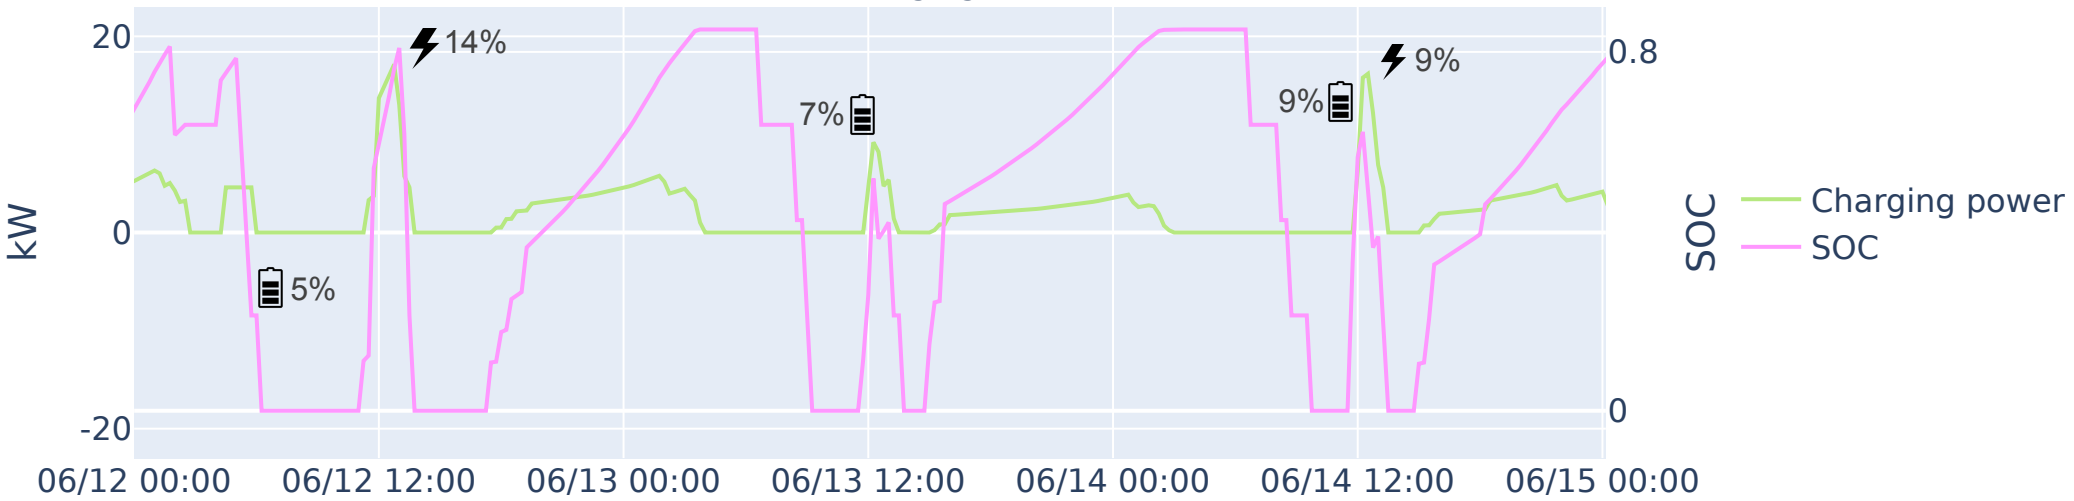

Load, PV and Price (arbitrage scenario)

RL-based charging: €5.29

Uncontrolled charging: €10.24

Distributed charging: €9.60

Night charging: €9.51